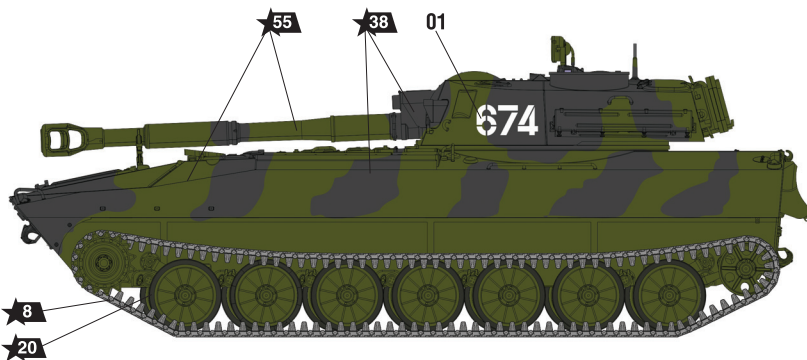

6 САУ 2С1 «Гвоздика» из состава Чехословацкой Народной Армии, 1980-е годы. "Gvozdika" from the Czechoslovak People's Army, 1980s.