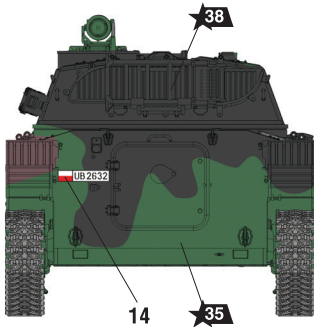

DIRECTIONS FOR APPLYING THE DECALS

RUSSIAN 122-mm SELF-PROPELLED HOWITZER «GVOZDIKA»

THE MODEL PAINTING AND PLACING OF THE DECALS

5 САУ 2С1 из состава Вооруженных Сил Республики Польша, 1990-е. "Gvozdika" from the Armed Forces of the Republic of Poland, 1990s.