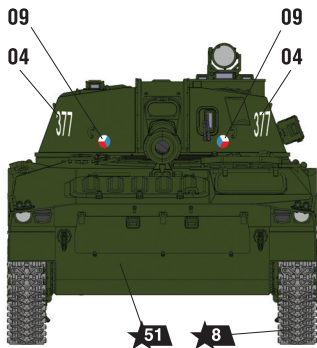

DIRECTIONS FOR APPLYING THE DECALS

RUSSIAN 122-mm SELF-PROPELLED HOWITZER «GVOZDIKA»

THE MODEL PAINTING AND PLACING OF THE DECALS

5 САУ 2С1 из состава Вооруженных Сил Республики Польша, 1990-е. "Gvozdika" from the Armed Forces of the Republic of Poland, 1990s.