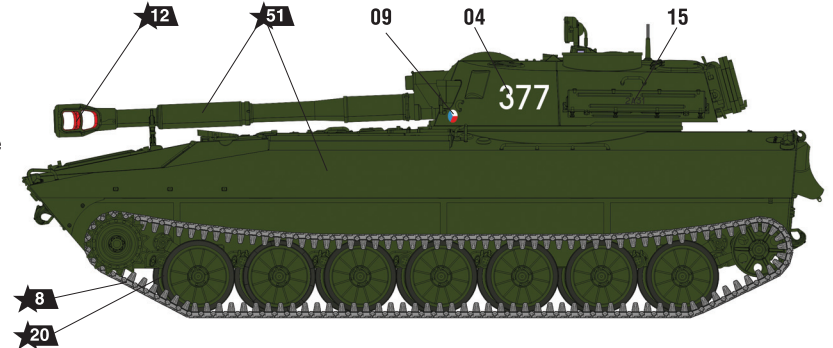

6 САУ 2С1 «Гвоздика» из состава Чехословацкой Народной Армии, 1980-е годы. "Gvozdika" from the Czechoslovak People's Army, 1980s.