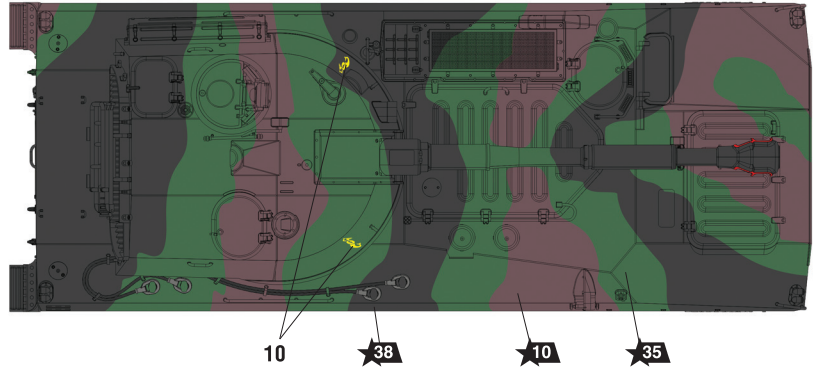

DIRECTIONS FOR APPLYING THE DECALS

RUSSIAN 122-mm SELF-PROPELLED HOWITZER «GVOZDIKA»

THE MODEL PAINTING AND PLACING OF THE DECALS

5 САУ 2С1 из состава Вооруженных Сил Республики Польша, 1990-е. "Gvozdika" from the Armed Forces of the Republic of Poland, 1990s.