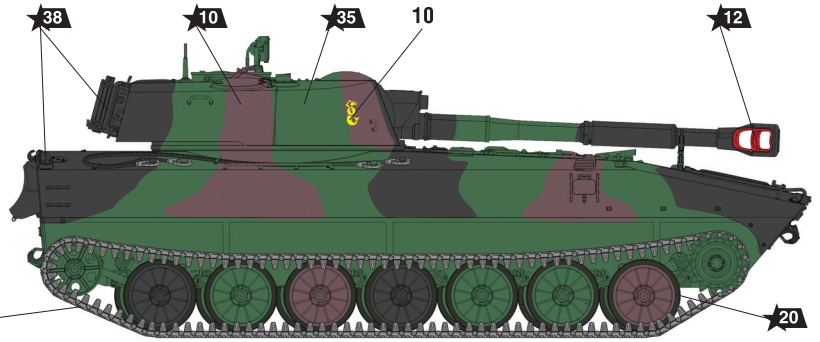

DIRECTIONS FOR APPLYING THE DECALS

RUSSIAN 122-mm SELF-PROPELLED HOWITZER «GVOZDIKA»

THE MODEL PAINTING AND PLACING OF THE DECALS

5 САУ 2С1 из состава Вооруженных Сил Республики Польша, 1990-е. "Gvozdika" from the Armed Forces of the Republic of Poland, 1990s.