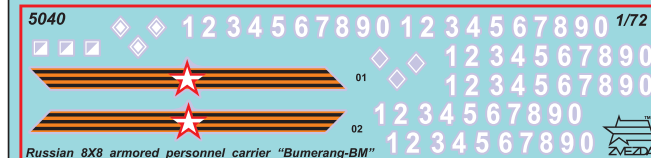

3

4

Промокнуть салфеткой.
To dry up with cloth.

ДЕКАЛЬ

DECAL

RUSSIAN 8x8 ARMORED PERSONNEL CARRIER BUMERANG

THE MODEL PAINTING AND PLACING OF THE DECALS

2 Форум Армия, 2017 г.
Forum Army, 2017