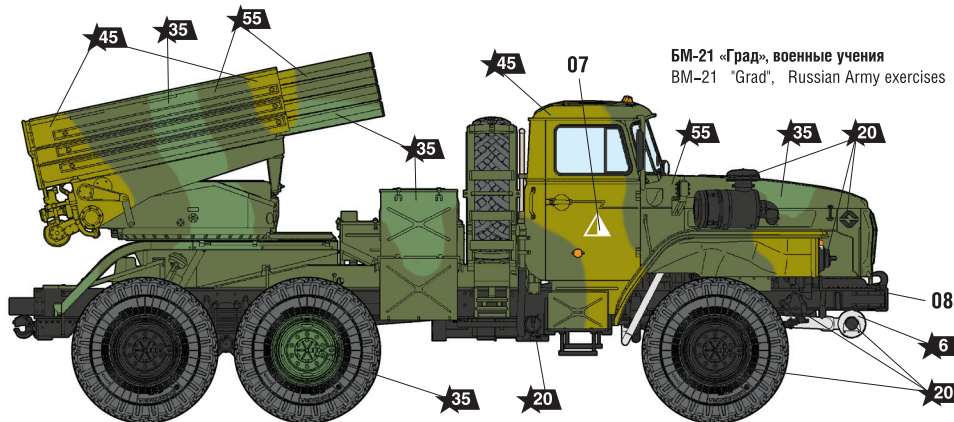

BM-21 «Град», военные учения
BM-21 "Grad", Russian Army exercises