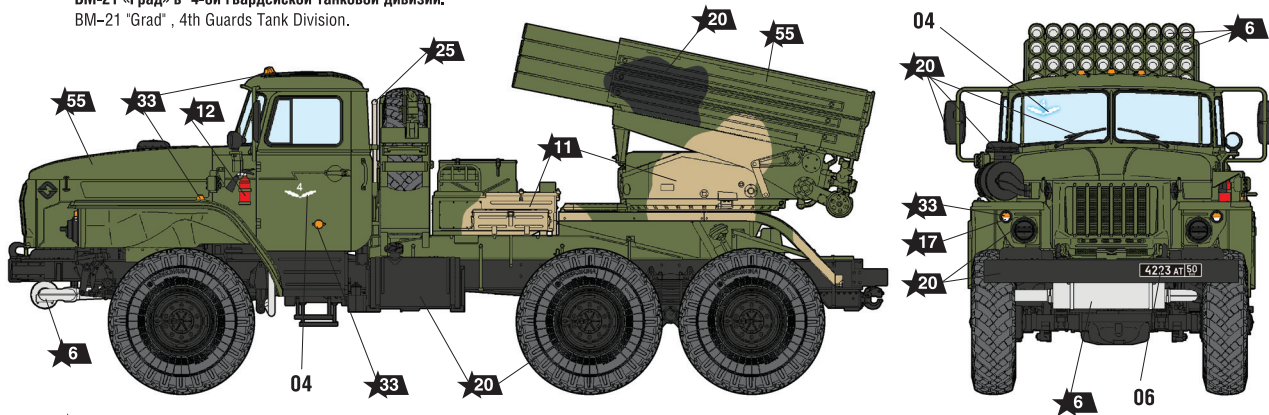

RUSSIAN TRUCK-MOUNTED MULTIPLE ROCKET LAUNCHER "GRAD" BM-21

THE MODEL PAINTING AND PLACING OF THE DECALS

После нанесения декалей мы рекомендуем использовать матовый лак Мастер акрил (МАКР-61). Это дополнительно защитит вашу модель от внешних воздействий, а также придаст необходимую матовость. Лак выпускается предприятием "Звезда" и продается отдельно.

BM-21 «Град» в 4-ой гвардейской танковой дивизии.
BM-21 "Grad", 4th Guards Tank Division.