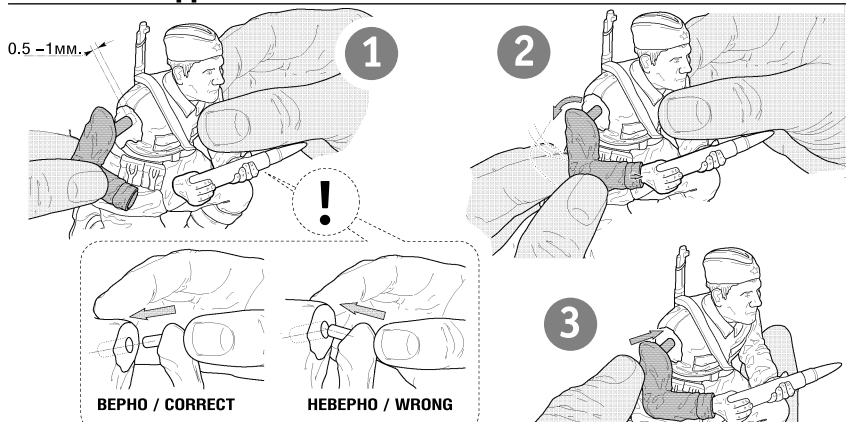

By the beginning of the Great Patriotic War, guards infantry formed the basis of the Soviet Army's ground forces. The main weapon of the infantry throughout the war remained the rifle with a needle bayonet designed by S.I. Mosin, as well as a simple and reliable submachine gun designed by G.S. Shpagin (PPSh-41). Degtyaryov hand machine guns played an important role in the armament of infantry. A submachine gun of A.I. Sudaev (PPS-43) entered the forces in the summer of 1942. The units of the Red Army (РККА) that distinguished themselves in battles with Nazi invaders received the title of Guards. The Soviet Guard made a significant contribution to the victory in the Great Patriotic War.

СБОРКА МОДЕЛЕЙ

ASSEMBLY OF MODELS

Любые модели и красочный каталог предприятия «ЗВЕЗДА» вы можете приобрести по почте, прислав заявку по адресу:

141730, Московская область, г. Лобня, ул. Промышленная, д.2,

ООО «ЗВЕЗДА»

www.zvezda.org.ru

СОХРАНИТЕ ЭТОТ КУПОН ДЛЯ ВОЗМОЖНЫХ ОБРАЩЕНИЙ