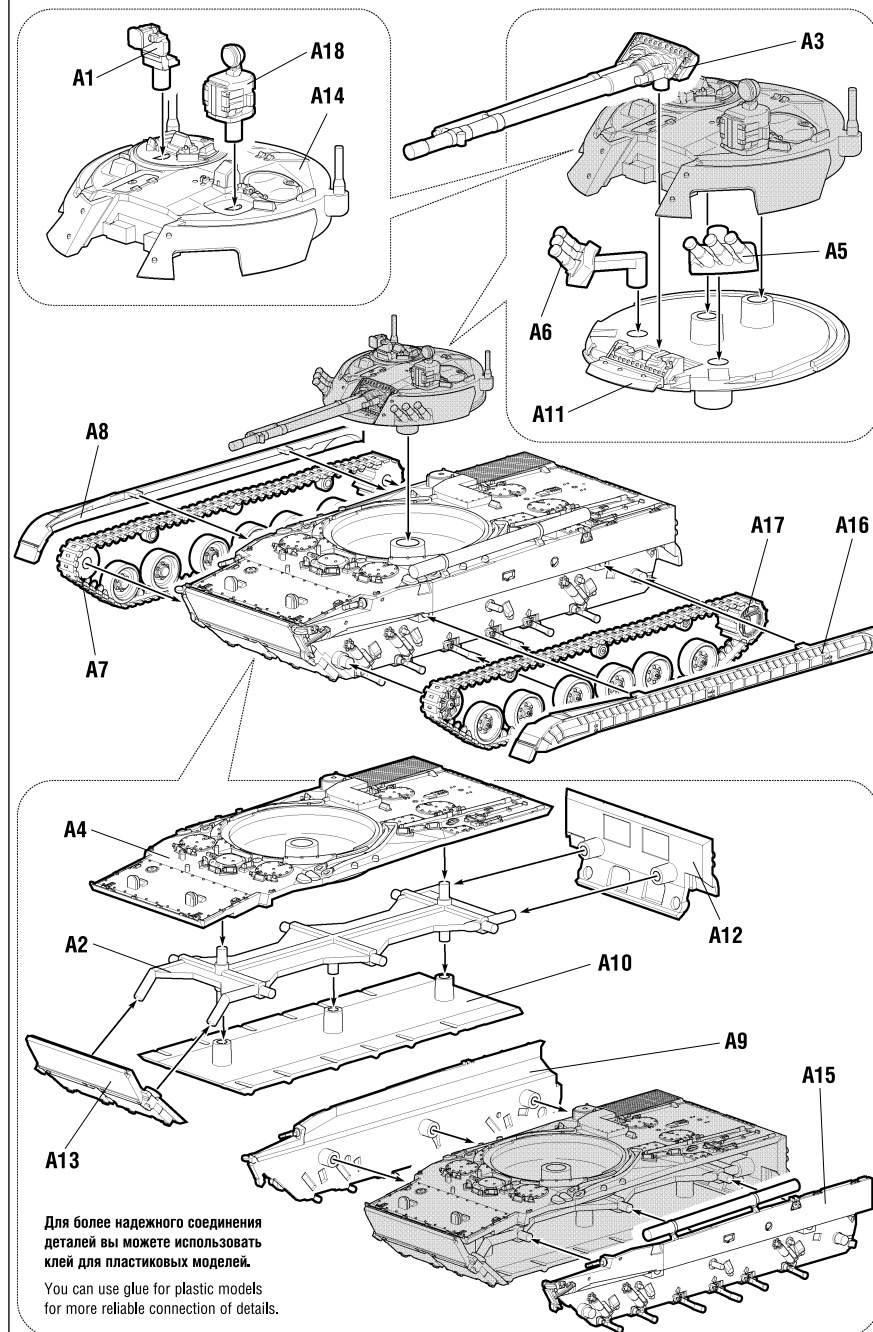

СХЕМА СБОРКИ

ASSEMBLING SCHEME

Для более надежного соединения
деталей вы можете использовать
клей для пластиковых моделей.
You can use glue for plastic models
for more reliable connection of details.